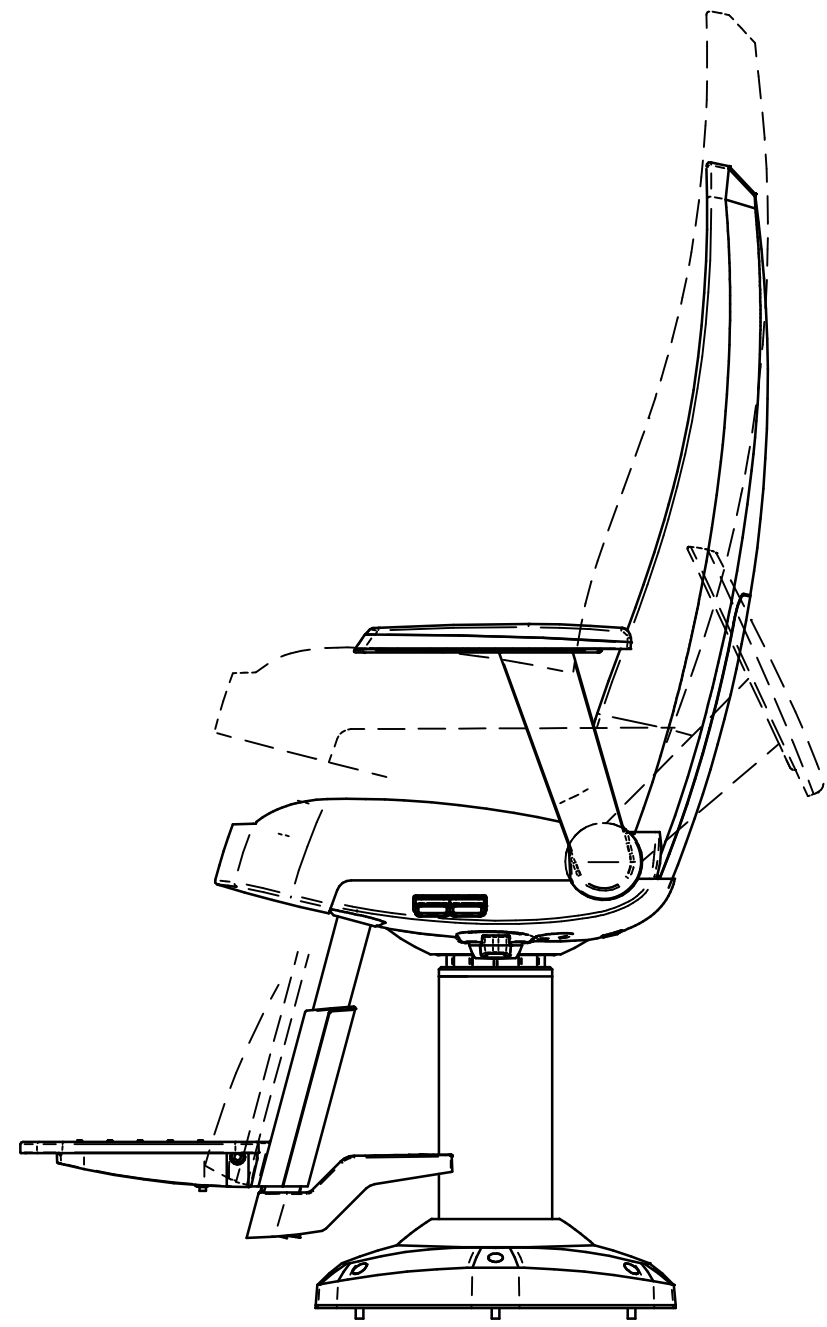

NOTE:
Material for fastening to deck is not part of Aludesign's deliveries or responsibilities.
Seat height adjusts from 630mm to 880mm above the floor.

Information	
Seat Cushion	Leather - Black
Backrest	Leather - Black
Extruded Aluminium	Anodised - Natural
Cast Aluminium	Powdercoated - Grey
Armrest top	Polyurethane Integral foam - Black

REV. 01.0

Dwg. Nr. Alu 330-200

Title **Alutech 330-200**

Created 10/04/14

Material

Finishes