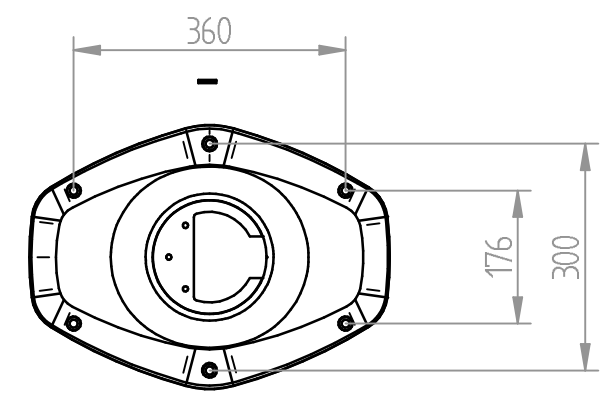

NOTE:
Material for fastening to deck is not part of Aludesign's deliveries or responsibilities.
Seat height adjusts from 630mm to 880mm above the floor.

Information	
Seat Cushion	Leather - Black
Backrest	Leather - Black
Extruded Aluminium	Anodised - Natural
Cast Aluminium	Powdercoated - Grey
Armrest top	Polyurethane Integral foam - Black

REV. 01.0

Dwg. Nr. Alu 330-200

Title **Alutech 330-200**

Created 10/04/14

Material

Finishes