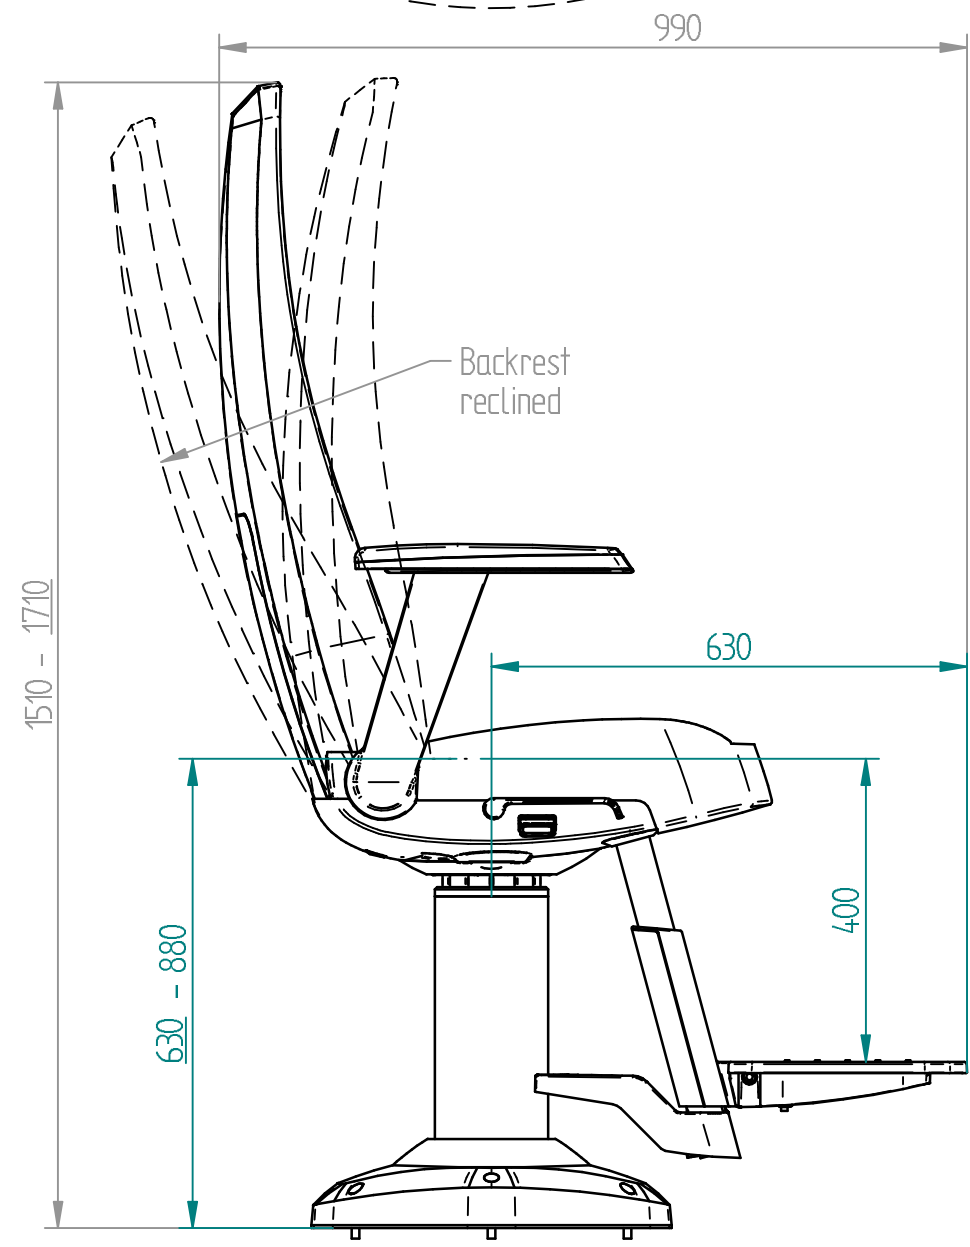

NOTE:
Material for fastening to deck is not part of Aludesign's deliveries or responsibilities.
Seat height adjusts from 630mm to 880mm above the floor.

Information	
Seat Cushion	Leather - Black
Backrest	Leather - Black
Extruded Aluminium	Anodised - Natural
Cast Aluminium	Powdercoated - Grey
Armrest top	Polyurethane Integral foam - Black

REV. 01.0

Dwg. Nr. Alu 330-200

Title **Alutech 330-200**

Created 10/04/14

Material

Finishes