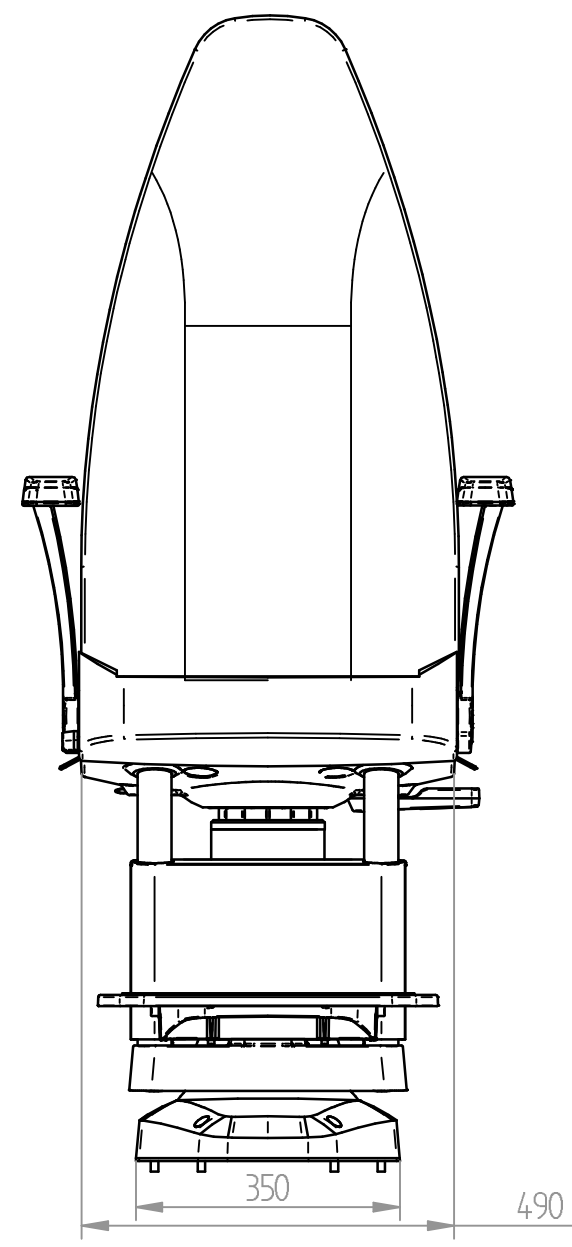

NOTE:
Material for fastening to deck is not part of Aludesign's deliveries or responsibilities.
Seat height adjusts from 630mm to 880mm above the floor.

Information	
Seat Cushion	Leather - Black
Backrest	Leather - Black
Extruded Aluminium	Anodised - Natural
Cast Aluminium	Powdercoated - Grey
Armrest top	Polyurethane Integral foam - Black

REV. 01.0

Dwg. Nr. Alu 330-200

Title **Alutech 330-200**

Created 10/04/14

Material

Finishes