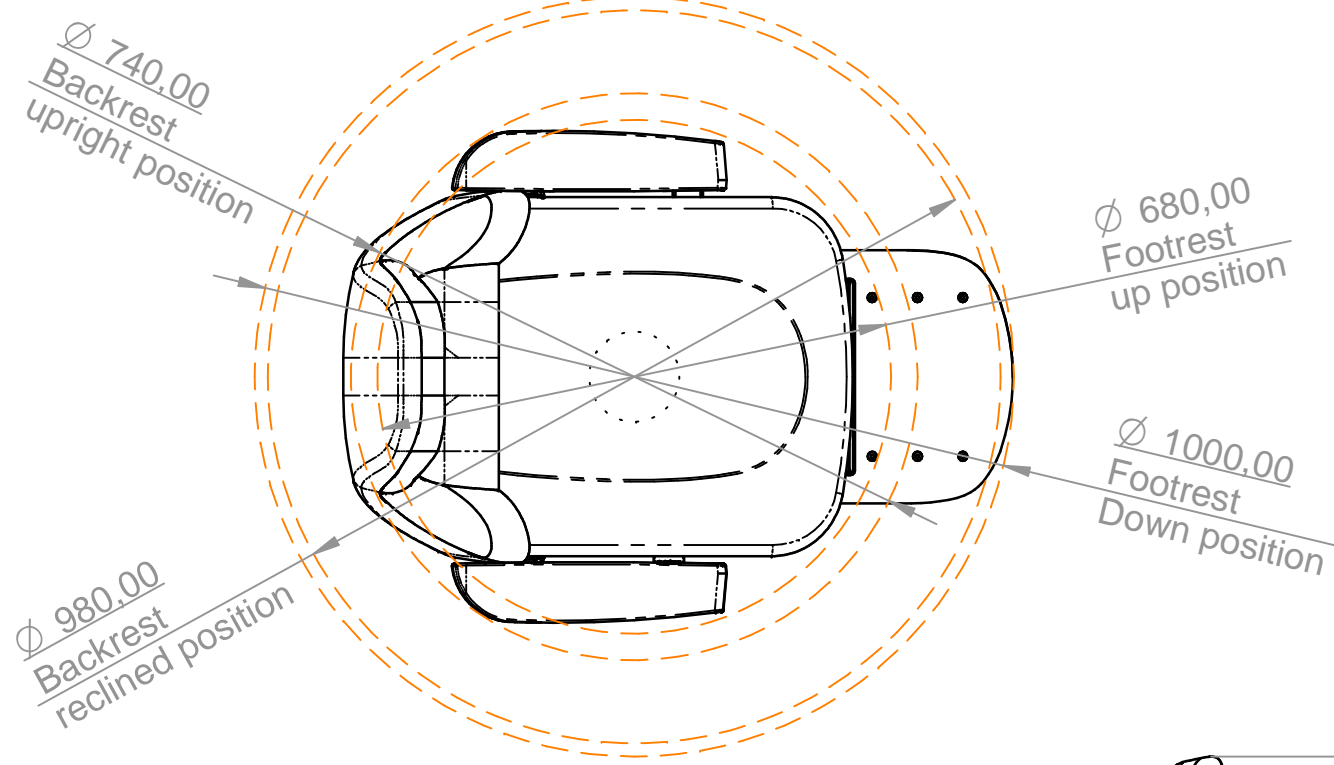

**NOTE:**  
Material for fastening to deck is not part of Aludesign's deliveries or responsibilities.

Information	
Seat Cushion	Artificial leather - Black
Backrest	Artificial leather - Black
Extruded Aluminium	Anodised - Natural
Cast Aluminium	Powdercoated - Grey
Armrest top	Polyurethane Integral foam - Black

Angles  $\pm X.X^\circ$   
 2 Pl  $\pm X.XX$  3 Pl  $\pm X.XXX$   
 Unless otherwise specified dimensions are in millimeters