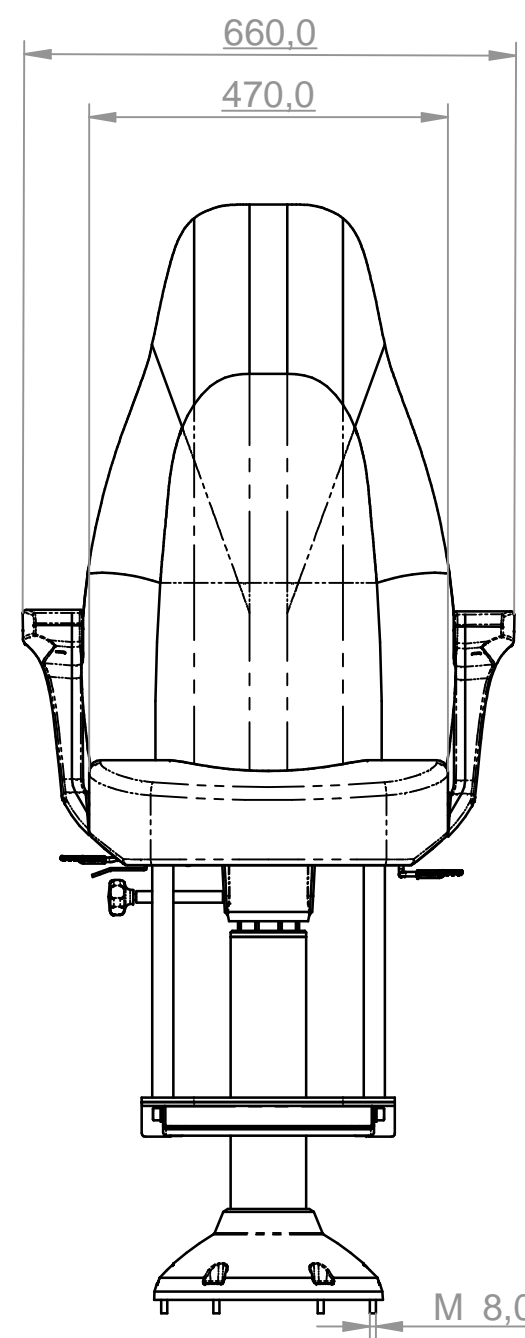

NOTE:
Material for fastening to deck is not part of Aludesign's deliveries or responsibilities.

Information	
Seat Cushion	Artificial leather - Black
Backrest	Artificial leather - Black
Extruded Aluminium	Anodised - Natural
Cast Aluminium	Powdercoated - Grey
Armrest top	Polyurethane Integral foam - Black

REV.	03.0
Dwg. Nr.	ALU-240
Title	ALU-240
Created	18/08/17
Material	
Finishes	

A better seat
Alu Design & Services AS
Skibaasen 44. 4636 Kristiansand
www.alu-design.no

These drawings and specifications are the property of Alu Design & Services. They are issued in strict confidence and shall not be reproduced, copied, or used as the basis manufacturing or sale of apparatus without written permission

Angles $\pm X.X^\circ$
2 Pl $\pm X.XX$ 3 Pl $\pm X.XXX$
Unless otherwise specified dimensions are in millimeters