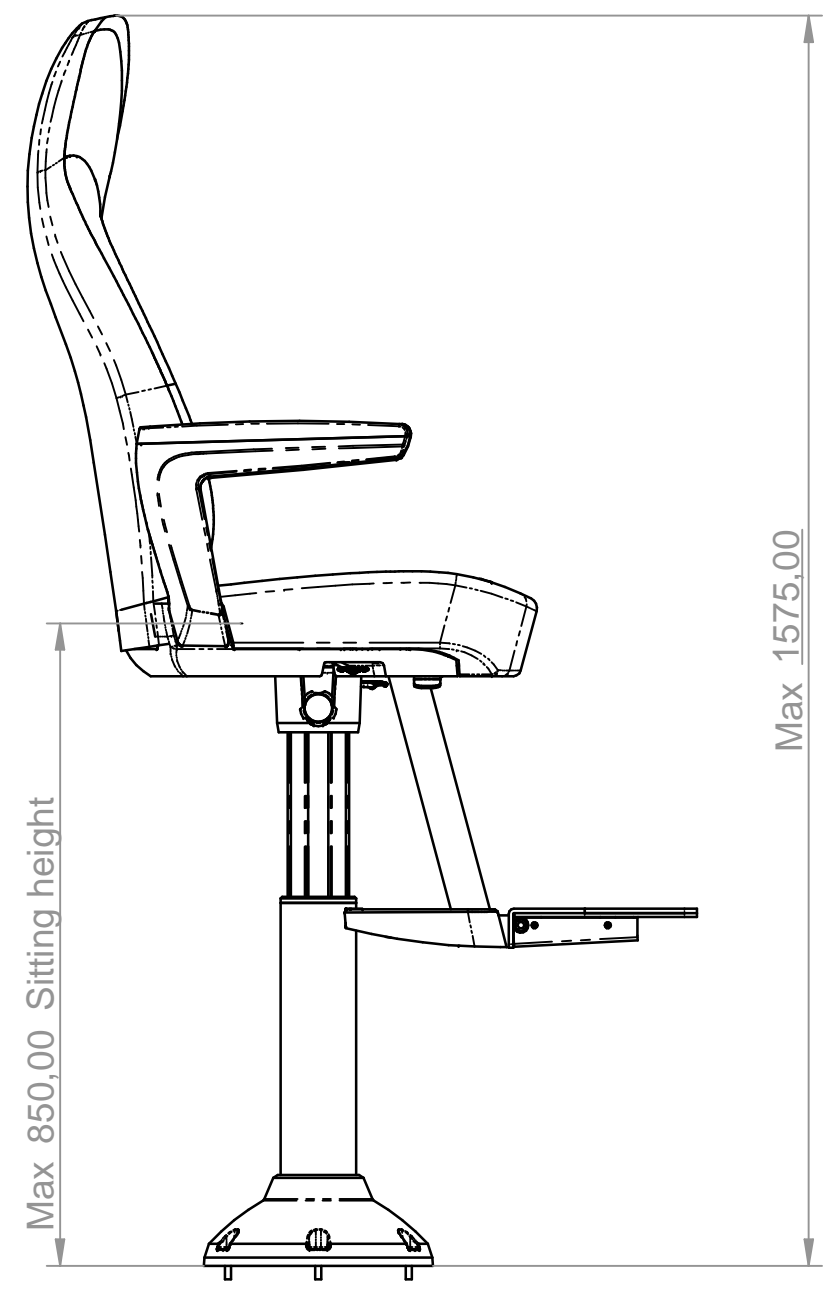

**NOTE:**  
Material for fastening to deck is not part of Aludesign's deliveries or responsibilities.

Information	
Seat Cushion	Artificial leather - Black
Backrest	Artificial leather - Black
Extruded Aluminium	Anodised - Natural
Cast Aluminium	Powdercoated - Grey
Armrest top	Polyurethane Integral foam - Black

REV.	03.0
Dwg. Nr.	ALU-240
Title	ALU-240
Created	18/08/17
Material	
Finishes	

  
**A better seat**  
 Alu Design & Services AS  
 Skibaasen 44. 4636 Kristiansand  
 www.alu-design.no

These drawings and specifications are the property of Alu Design & Services. They are issued in strict confidence and shall not be reproduced, copied, or used as the basis manufacturing or sale of apparatus without written permission

Angles  $\pm X.X^\circ$   
 2 Pl  $\pm X.XX$  3 Pl  $\pm X.XXX$   
 Unless otherwise specified dimensions are in millimeters