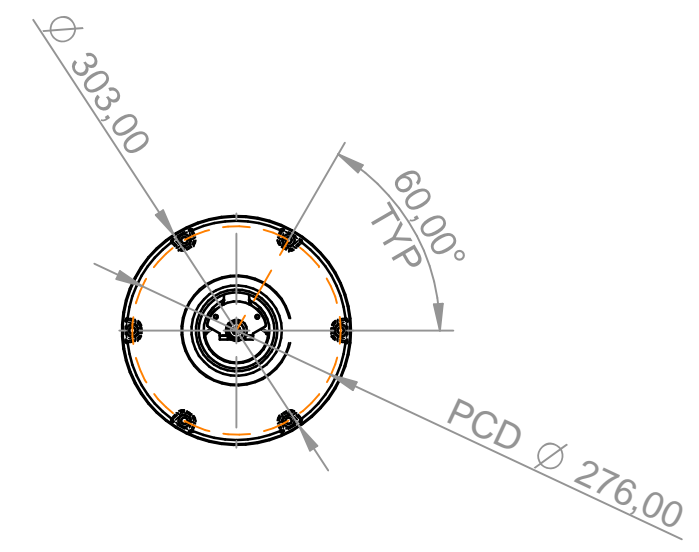

**NOTE:**  
Material for fastening to deck is not part of Aludesign's deliveries or responsibilities.

Information	
Seat Cushion	Artificial leather - Black
Backrest	Artificial leather - Black
Extruded Aluminium	Anodised - Natural
Cast Aluminium	Powdercoated - Grey
Armrest top	Polyurethane Integral foam - Black

Angles  $\pm X.X^\circ$   
 2 Pl  $\pm X.XX$  3 Pl  $\pm X.XXX$   
 Unless otherwise specified dimensions are in millimeters