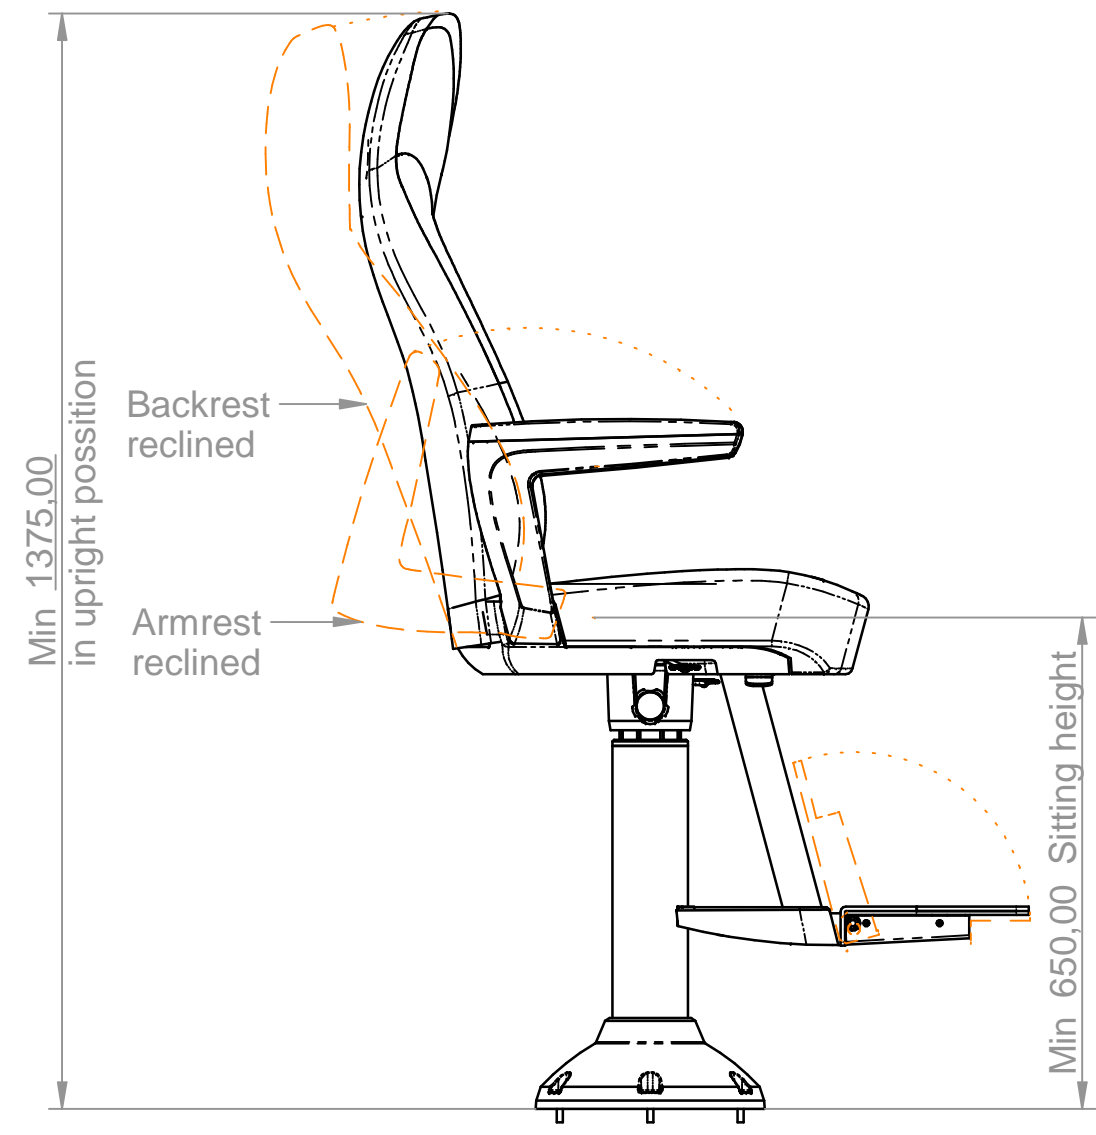

**NOTE:**  
Material for fastening to deck is not part of Aludesign's deliveries or responsibilities.

Information	
Seat Cushion	Artificial leather - Black
Backrest	Artificial leather - Black
Extruded Aluminium	Anodised - Natural
Cast Aluminium	Powdercoated - Grey
Armrest top	Polyurethane Integral foam - Black

REV.	03.0
Dwg. Nr.	ALU-240
Title	ALU-240
Created	18/08/17
Material	
Finishes	

  
**A better seat**  
 Alu Design & Services AS  
 Skibaasen 44. 4636 Kristiansand  
 www.alu-design.no

These drawings and specifications are the property of Alu Design & Services. They are issued in strict confidence and shall not be reproduced, copied, or used as the basis manufacturing or sale of apparatus without written permission

Angles  $\pm X.X^\circ$   
 2 Pl  $\pm X.XX$  3 Pl  $\pm X.XXX$   
 Unless otherwise specified dimensions are in millimeters